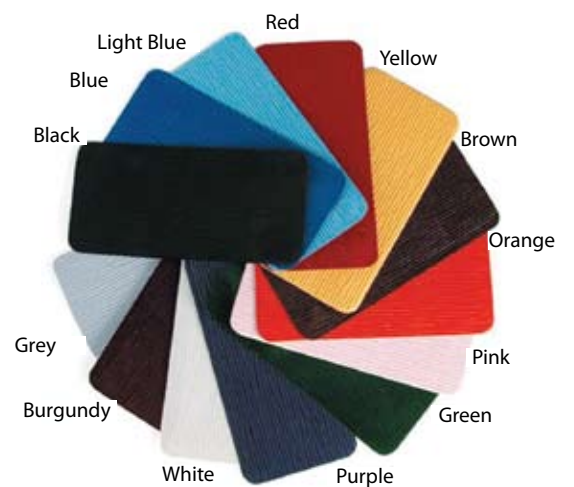

info@wwmenu.com
 www.wwmenu.com
866-667-4951
 (619) 283-1164
 Fax: 619-283-3229

NAPLES SWATCHES

Techno Metallic Print

Pellaq Croco Print

Brush Diago Print

Pellaq Lizard Print

Pellaq Glean Print

Made in the USA