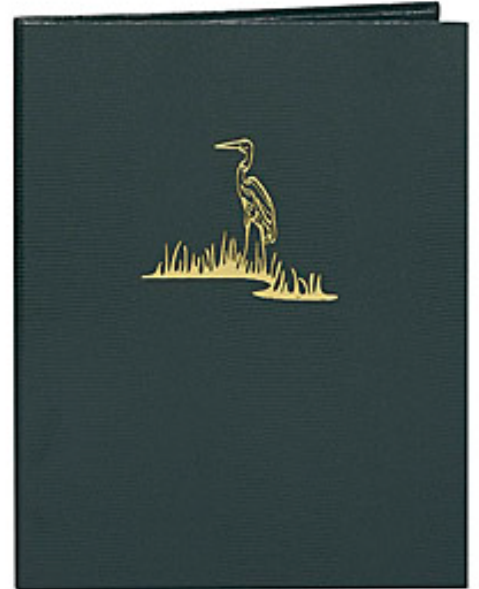

CONTEMPORARY COLLECTION

NAPLES

Made in the USA

Scroll down for more Menu selections

info@wwmenu.com
www.wwmenu.com
866-667-4951
(619) 283-1164
Fax: 619-283-3229

CONTEMPORARY COLLECTION

NAPLES

Made in the USA